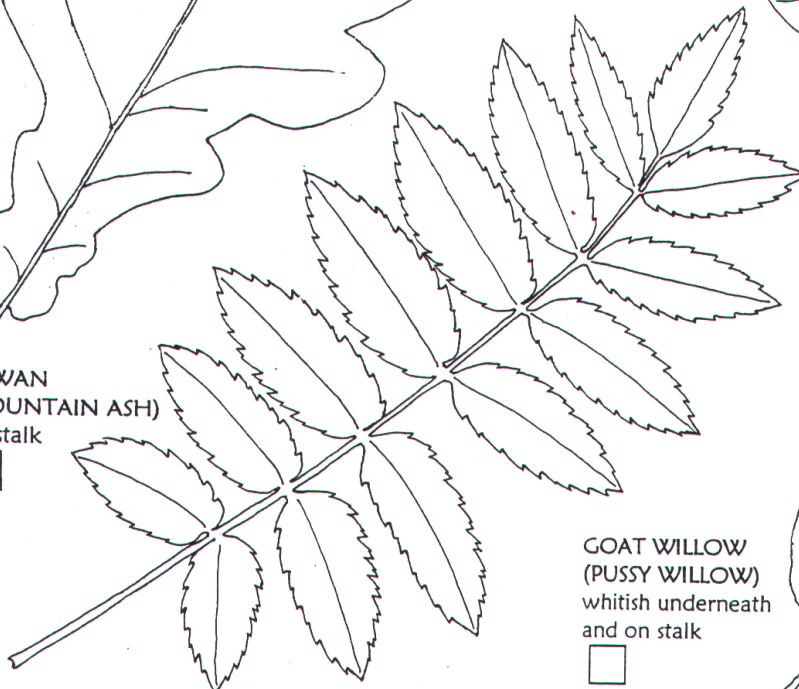

SYCAMORE  
red stalk

SCOTS PINE  
leaves in pairs

FIELD MAPLE  
red or green stalk

COMMON OAK  
wavy edge

GREY WILLOW  
whitish underneath

ROWAN  
(MOUNTAIN ASH)  
red stalk

GOAT WILLOW  
(PUSSY WILLOW)  
whitish underneath  
and on stalk